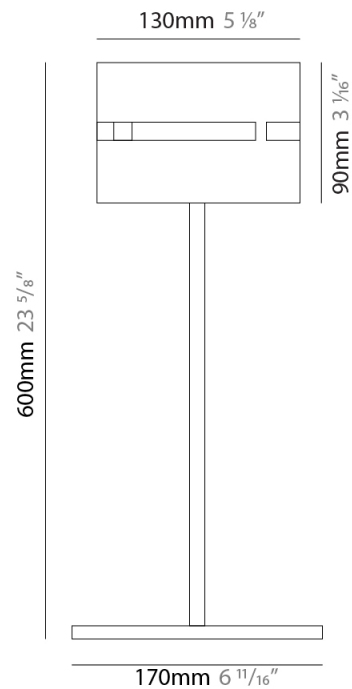

LUZ OCULTA METAL PORTABLE

D54026-

base number   Finish
Options

1. To build a product code in our configurator select the specify button on the base model # product page
2. To build a manual product code on this datasheet choose from the options listed below in blue font and add the suffix to the base model #

GENERAL

Series: Luz Oculta
Subseries: Luz Oculta Metal
Brand: Fambuena
Division: Design
Mounting Type: Portable
Mounting Location: Table
Subcategory: Table

PHYSICAL

Shape: Cylinder
Diameter (mm): 120
Diameter (in): 4 ¾
Height (mm): 500
Height (in): 19 11/16
Light Distribution: Direct / Indirect
Fixture Finish: [BRA](#) / [BRZ](#) / [ABR](#)
Fixture Material: Metal
Upon Request: Bolt Down

ELECTRICAL

Number of Lamps: 1
Lamp Type: LED Retrofit
Lamp Shape: T4
Bulb Included: Bulb Not Included
Max. Wattage Per Lamp (W): 5
Lamp Base: G9
Input Voltage (V): 120

LED

OPTICAL

RATINGS AND CERTIFICATIONS

Certified By: Certified for North American Standards
IP rating: IP20

PROJECT
TYPE
SPECIFIER
QUANTITY
DATE